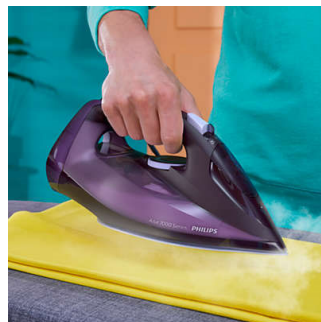

2800 W to heat up quickly

Delivers a fast warm up and powerful performance to get your ironing done quickly.