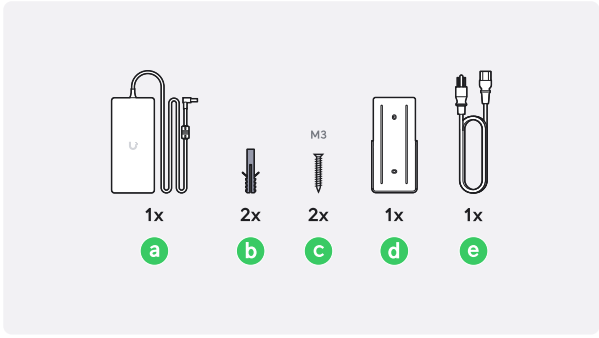

AC Adapter 210W

1

2

3

4

5

If you need further assistance, visit our [Help Center](#) or contact [Ubiquiti Support](#).