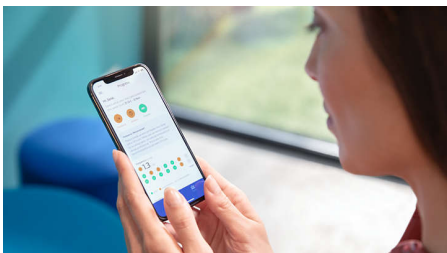

Progress Report

The DiamondClean 9000 gives you the guidance you need to improve and maintain healthy brushing habits in between dentist

check-ups. Built-in smart sensors let you know when you're using too much pressure, and by connecting your brushing experience to the Sonicare app, a personalised Progress Report helps you stay on track and see how much you've improved over time.