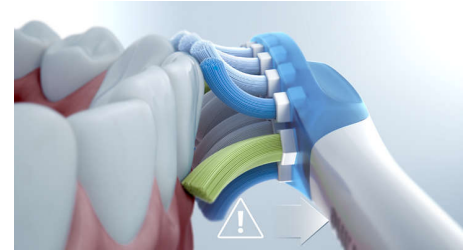

Built-in pressure sensor

You might not notice if you're brushing too hard, but your DiamondClean 9000 will. If you need to ease up, the toothbrush will make a pulsing sound. It's a reminder to let your brush head do the work. 7 out of 10 people found this feature helped them become a better brusher.